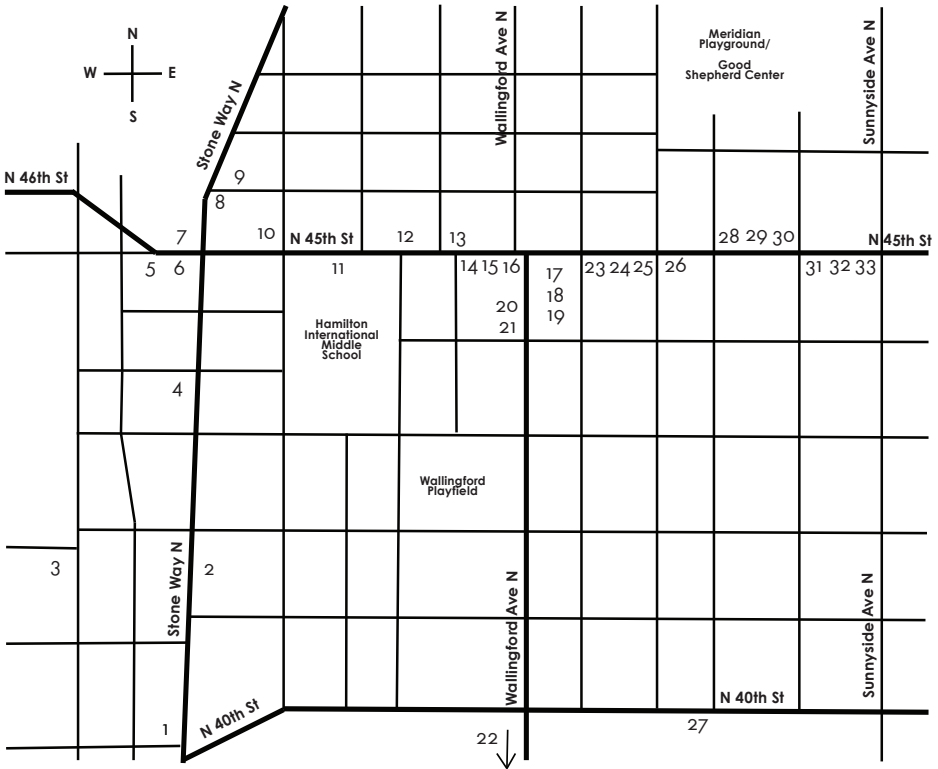

# Wallingford ART WALK

January through  
April 2011

Every first Wednesday of the month! 6-9pm  
www.wallingfordartwalk.org

1. Stu Stu Studios  
1216 40th Ave.
2. Wallingford House  
4122 Stone Way North
3. Windows Art Gallery  
4131 Woodland Park Ave.
4. School of Oom Yung Doe  
4319 Stone Way N
5. Fuerte Fitness  
1225 N 45th St.
6. Museum Quality Framing  
1235 N 45th St.
7. Caffé Appassionato  
1218 N 45th St.
8. Blue Star Cafe + Pub  
4512 Stone Way N
9. Seattle Mosaic Arts  
1325 N 46th St.
10. Dandelion Salon  
1318 N. 45th St.
11. Bargain Fair Thrift Store  
1415 N. 45th St.
12. May Restaurant & Lounge  
1612 N. 45th St
13. Chocolati Café  
1716 N 45th St.
14. Fuel Coffee  
1705 N 45th St.
15. Selena's Guadalajara  
1715 N. 45th St.
16. Babalu  
1723 N. 45th St.
17. Wallingford Center  
1815 N 45th St.  
(Open until 8pm!!)
18. Trophy Cupcakes  
1815 N 45th St.
19. KERF International Exhibits  
1815 N 45th St.
20. Wally Pets  
4411 Wallingford Ave N
21. Julia's Restaurant  
4401 Wallingford Ave N
22. Oasis Art Gallery  
3644 Wallingford Ave.
23. Fainting Goat Gelato  
1903 N 45th St.
24. Not a Number Cards + Gifts  
1905 N 45th St.
25. Teahouse Kuan Yin  
1911 N 45th St.
26. Changes  
2103 N 45th St.
27. Irwin's Bakery and Café  
2123 N. 40th St.
28. Boulangerie Bakery  
2200 N. 45th St.
29. SeaMonster Lounge  
2202 N. 45th St.
30. Rain Sushi  
2208 N 45th St.
31. Kabul  
2301 N. 45th St.
32. Al's Tavern  
2303 N. 45th St.
33. The Grizzled Wizard  
2317 N. 45th St.